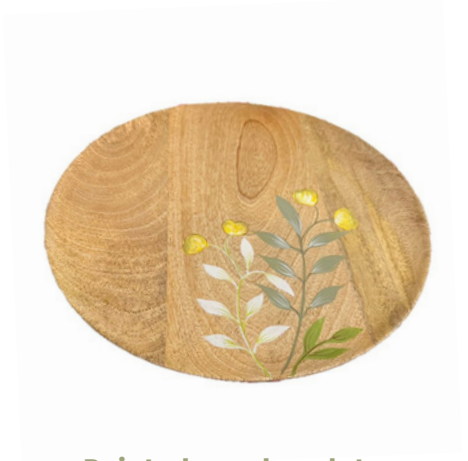

**Painted square platter**  
Size: 8 inch

GCTRNP005

**Painted end grain board**  
Size: 12 x 8 inch

GCTRNP006

**Painted egg shaped platter**  
Size: 6 inch

GCTRNP007

**Painted phone stand**  
Size: 6 x 4 inch

GCTRNP008

**Painted wooden plate**  
Size: 10 inch

Hand Painted Items

GCTRNP009

**Painted wooden plate**  
Size: 10 inch

GCTRNP010

**Painted long platter**  
Size: 14 x 5 inch

GCTRNP011